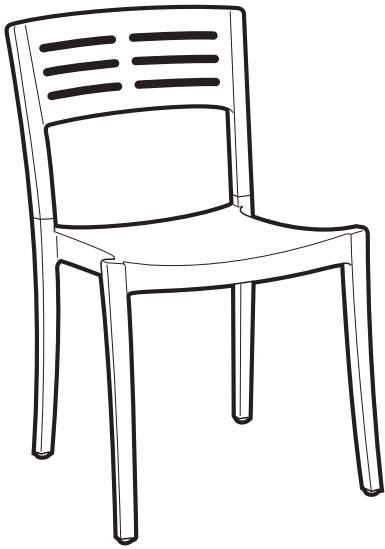

Vogue Stacking Sidechair

| | |
|--------------|-------|
| Back Height: | 33" |
| Seat Height: | 17.5" |
| Arm Height: | - |
| Depth: | 22" |
| Width: | 19.5" |
| Weight: | 8 lbs |

Product Specifications

| Product Description | Reference Number | Color | UPC Code 014306 | Weight Each (lbs.) | Master Pack | Master Pack Volume (cu. ft) |
|--------------------------|------------------|--------------|--------------------|-----------------------|-------------|--------------------------------|
| Vogue Stacking Sidechair | US637017 | Black | 927503 | 9.63 | 16 | 46.08 |
| | US738017 | Black | 927503 | 9.91 | 4 | 15.21 |
| | US637181 | French Taupe | 927527 | 9.63 | 16 | 46.08 |
| | US738181 | French Taupe | 927527 | 9.91 | 4 | 15.21 |
| | US637680 | Denim Blue | 927541 | 9.63 | 16 | 46.08 |
| | US738680 | Denim Blue | 927541 | 9.91 | 4 | 15.21 |
| | | | | | | |
| | | | | | | |
| | | | | | | |
| | | | | | | |
| | | | | | | |

Sophisticated and smart urban design. The Vogue sidechair is contoured for comfort! Stackable and suitable for indoors or out!

Black

French Taupe

Denim Blue

Vogue Stacking Sidechair

Spare Parts

Footpads USSP0280

| Reference | Description |
|-----------|-------------------------------|
| USSP0280 | FOOTPADS GAS CHAIR & ARMCHAIR |