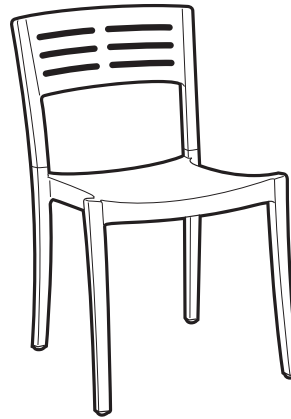

Vogue Stacking Sidechair

| | |
|--------------|-------|
| Back Height: | 33" |
| Seat Height: | 17.5" |
| Arm Height: | - |
| Depth: | 22" |
| Width: | 19.5" |
| Weight: | 8 lbs |

Product Specifications

| Product Description | Reference Number | Color | UPC Code 014306 | Weight Each (lbs.) | Master Pack | Master Pack Volume (cu. ft) |
|--------------------------|------------------|--------------|--------------------|-----------------------|-------------|--------------------------------|
| Vogue Stacking Sidechair | US637017 | Black | 927503 | 9.63 | 16 | 46.08 |
| | US738017 | Black | 927503 | 9.91 | 4 | 15.21 |
| | US637181 | French Taupe | 927527 | 9.63 | 16 | 46.08 |
| | US738181 | French Taupe | 927527 | 9.91 | 4 | 15.21 |
| | US637680 | Denim Blue | 927541 | 9.63 | 16 | 46.08 |
| | US738680 | Denim Blue | 927541 | 9.91 | 4 | 15.21 |
| | | | | | | |
| | | | | | | |
| | | | | | | |
| | | | | | | |
| | | | | | | |

Sophisticated and smart urban design. The Vogue sidechair is contoured for comfort! Stackable and suitable for indoors or out!

Black

French Taupe

Denim Blue

Vogue Stacking Sidechair

Spare Parts

Footpads USSP0280