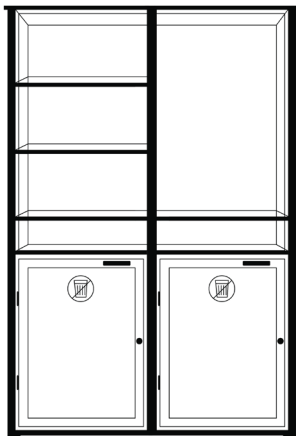

Sunset Towel Valet Double Unit

Spare Parts

Hardware Kit USSP0308

*This product requires two hardware kits