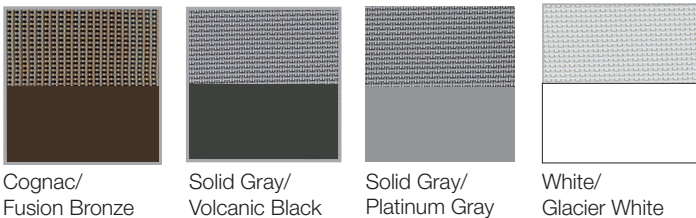

Features & Benefits Warranty: 3 Yrs.

- Coordinates with all of the Sunset family – Chaises, Dining and Bar!
- Suitable for Indoor or Outdoor use
- Easily replaceable Textilene sling
- Non-skid footpads
- Aluminum, fiberglass & resin construction
- Aluminum middle legs for added strength
- Arms sold separately
- Available in four color combinations
- Sunset lounge without arms stacks for easy storage! (chair will not stack with arms installed)

Give your guests the ultimate in poolside comfort with the Sunset Lounge Chair! Its elegant design is perfect for relaxing post-swim, and the Microban® Textilene fabric dries quickly and retains its good looks with its anti-UV and anti-bacterial properties. Constructed of aluminum, fiberglass and the highest quality resin, the Sunset Armless Lounge Chair is tested to ASTM Class B to ensure safe commercial use.