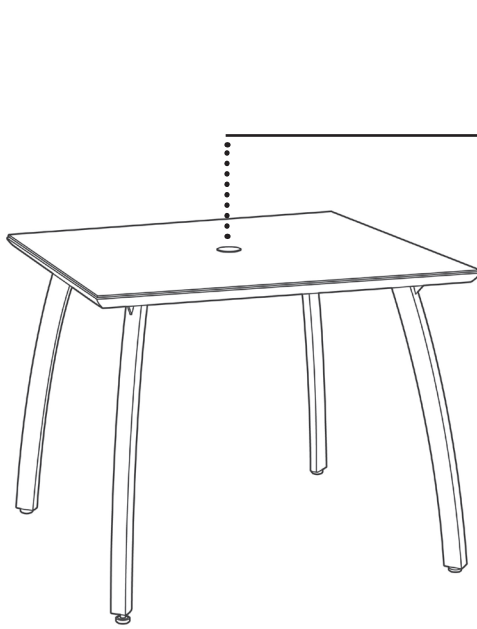

Height:	29"
Depth:	36"
Width:	36"
Unit Weight:	49.6 lbs

Sunset 36" Square Table

Product Specifications

Product Description	Reference Number	Color	UPC Code 014306	Weight Each (lbs.)	Master Pack	Master Pack Volume (cu. ft)
Sunset 36" Square Table	S6602599	Lava/Fusion Bronze	942957	51.76	1	8.42
	S6602288	Granite/Volcanic Black	942933	51.76	1	8.42
	S6602289	Granite/Platinum Gray	942940	51.76	1	8.42
	S6602096	White/Glacier White	942926	51.76	1	8.42

Features & Benefits Warranty: 3 Yrs.

- Tabletop is made of durable, uniquely finished HPL for years of service
- Resists fingerprints, scratches and smudges
- Umbrella hole with protective ring and plug for standard 1 1/2" umbrella pole
- Easy to clean with soap and water
- Will not rust nor get hot in the sun
- Easy to assemble
- Leg levelers for uneven surfaces and nylon footpads to resist wear

Redefining the American lifestyle, the Sunset aluminum table is sold complete and made of an HPL tabletop and a base that is cast metal designed with a satin finish. Will not rust or get hot in the sun.

Sunset 36" Square Table

Spare Parts

Umbrella Plug

USSP0287, USSP0288, USSP0289, & USSP0290

Hardware Kit USSP0297

Leg Leveler USSP0266

Reference	Description
USSP0287	SUNSET UMBRELLA PLUG WHITE
USSP0288	SUNSET UMBRELLA PLUG BRONZE
USSP0289	SUNSET UMBRELLA PLUG VOL BK
USSP0290	SUNSET UMBRELLA PLUG PLAT GY
USSP0297	SUNSET TABLE HRDW KIT
USSP0266	SUNSET TABLE LEG LEVELER