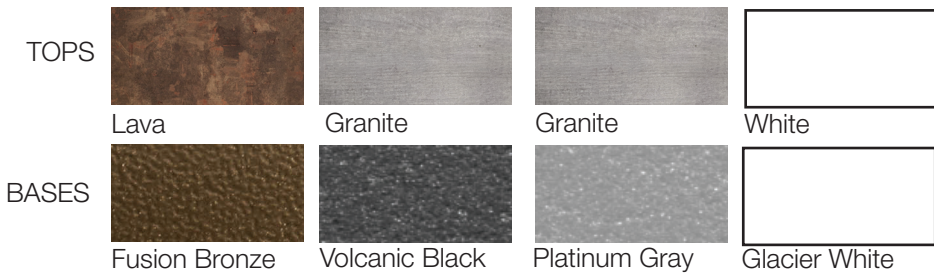

Height:	29"
Depth:	36"
Width:	36"
Unit Weight:	49.6 lbs

Sunset 36" Square Table

Product Specifications

Product Description	Reference Number	Color	UPC Code 014306	Weight Each (lbs.)	Master Pack	Master Pack Volume (cu. ft)
Sunset 36" Square Table	S6602599	Lava/Fusion Bronze	942957	51.76	1	8.42
	S6602288	Granite/Volcanic Black	942933	51.76	1	8.42
	S6602289	Granite/Platinum Gray	942940	51.76	1	8.42
	S6602096	White/Glacier White	942926	51.76	1	8.42

Features & Benefits Warranty: 3 Yrs.

- Tabletop is made of durable, uniquely finished HPL for years of service
- Resists fingerprints, scratches and smudges
- Umbrella hole with protective ring and plug for standard 1 1/2" umbrella pole
- Easy to clean with soap and water
- Will not rust nor get hot in the sun
- Easy to assemble
- Leg levelers for uneven surfaces and nylon footpads to resist wear

Redefining the American lifestyle, the Sunset aluminum table is sold complete and made of an HPL tabletop and a base that is cast metal designed with a satin finish. Will not rust or get hot in the sun.