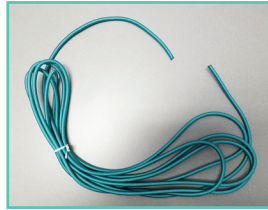

Catalina Adjustable Sling Chaise - White Frame

Seat Height:	14"
Sleigh Length:	78"
Width:	30"
Weight:	30.1 lbs

Product Specifications

Product Description	Reference Number	Color	UPC Code	Weight Each (lbs.)	Master Pack	Master Pack Volume (cu. ft)
Catalina Adjustable Sling Chaise with White Frame	99202006	Blue	129426	35.00	14	104.15
	US202006	Blue	129426	38.97	2	38.97
	99202099	Custom	135366	35.00	14	104.15
	99202099	Custom	135366	35.00	14	104.15
Teakwood, Pewter, or Bronze Frame						

Royal Blue
1.1.22

Catalina Adjustable Sling Chaise

Spare Parts

Sling Cord USSP0132 through USSP0254

Wheels USSP0275 & USSP0276

Reference	Description
USSP0275	MARIN/CATAL WHEELS WH 2SET
USSP0276	MARIN/CATAL SPR WHEELS BZ 2SET
USSP0132	SLING CHAISE CORD BLUE
USSP0133	SLING CHAISE CORD HUNTER GREEN
USSP0134	SLING CHAISE CORD TEAL
USSP0135	SLING CORD MAR/NAT/CAT TAUPE
USSP0136	SLING CHAISE CORD NAVY BLUE
USSP0137	SLING CHAISE CORD YELLOW
USSP0138	SLING CORD MAR/NAT/CAT WHITE
USSP0170	SLING CHAISE CORD AQUA
USSP0171	SLING CHAISE CORD KHAKI
USSP0250	SLING CHAISE CORD ESPRESSO
USSP0251	SLING CHAISE CORD SPA BLUE
USSP0252	SLING CHAISE CORD FERN GREEN
USSP0253	SLING CHAISE CORD TURQUOISE
USSP0254	SLING CHAISE CORD BROWN/TAUPE