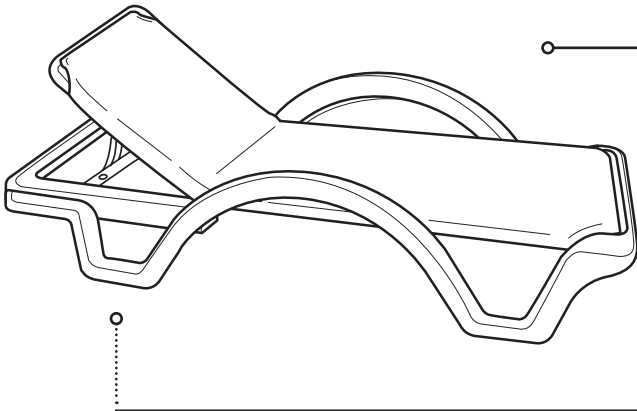

Catalina Adjustable Sling Chaise

Spare Parts

Sling Cord USSP0132 through USSP0254