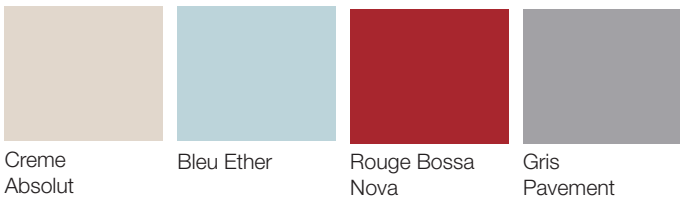

Features & Benefits Warranty: 2 Yrs.

- Elegant and iconic design reinvented for today's Food Service and Hospitality environments
- ASTM Class B rated for commercial use
- Powder coated steel legs
- Flexible back for optimal comfort
- Mix and match colors
- Stackable
- Optional seat cushions sold separately in Blue, Red, and Gray

Our successful retro design from the 1970's recreated for today's trends! The Ramatuelle features a comfortable resin back and seat combined with the strength of powder-coated steel legs for years of use - indoors or out!