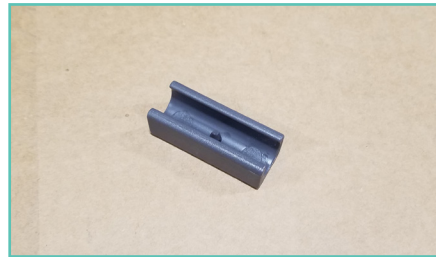

Footpads USSP0286