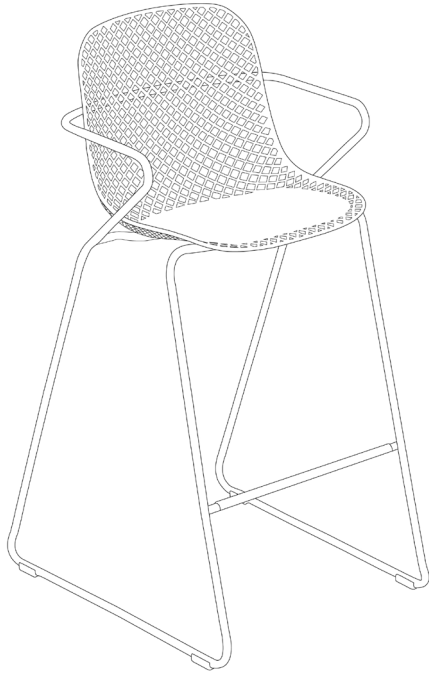

Ramatuelle '73 Barstool

Spare Parts