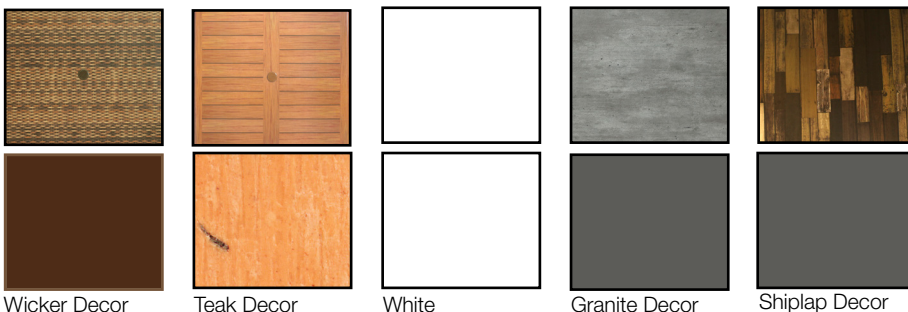

Wicker Decor

Teak Decor

White

Granite Decor

Shiplap Decor