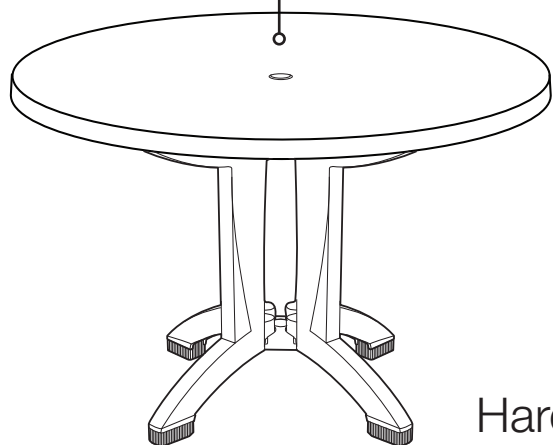

Aquaba 48" Round Pedestal Tables

Spare Parts

Umbrella Plug USSP0027 to USSP0032

Hardware Kit & Footpads - USSP0210 & USSP0213