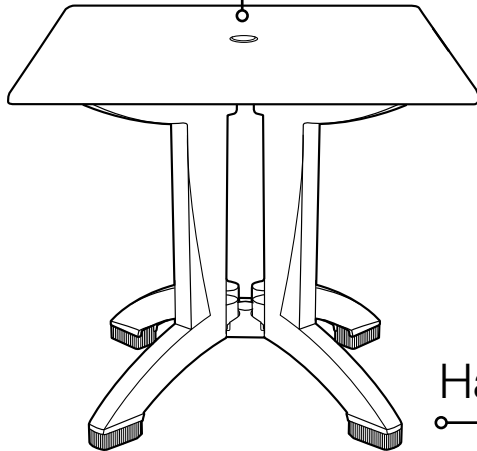

Aquaba 32" Square Pedestal Tables

Height:	28.4"
Width:	32"
Length:	32"

Product Specifications

Product Description	Reference Number	Color	UPC Code 014306	Weight Each (lbs.)	Master Pack	Master Pack Volume (cu. ft)
Aquaba 32" Round Pedestal Tables	US744037	Ranch/Bronze	942230	22.50	2	22.50
	US744002	Zinc/Charcoal	942247	22.50	2	22.50
	US744008	Sawcut/Teak	942254	22.50	2	22.50
	US744004	White Marble/White	942261	22.50	2	22.50

Features & Benefits Warranty: 2 Yr.

- Large 4-prong pedestal base for stability.
- Two leg levelers for balancing on uneven surfaces
- Base is constructed of 100% prime resin.
- Easy to clean with soap & water or a mild detergent.
- Umbrella hole with cap to fit any Grosfillex® umbrella with a 1 ½" pole
- Table base will accommodate the Grosfillex® resin umbrella base with filling cap.

Aquaba 32" Square Pedestal Tables

Spare Parts

Umbrella Plug USSP0027 to USSP0032

Hardware Kit & Footpads - USSP0210 & USSP0213

2 fixed, 2 adjustable
Footpads

Reference	Description
USSP0210	HRDW KIT & FTPADS BALC LEGS WH
USSP0213	HRDW KIT & FTPADS BALC LEGS CH
USSP0027	UMB STD PLUG TABLE CHAR
USSP0029	UMB STD PLUG TABLE WHITE
USSP0031	UMB STD PLUG TABLE WOOD
USSP0032	UMB STD PLUG TABLE BRONZE