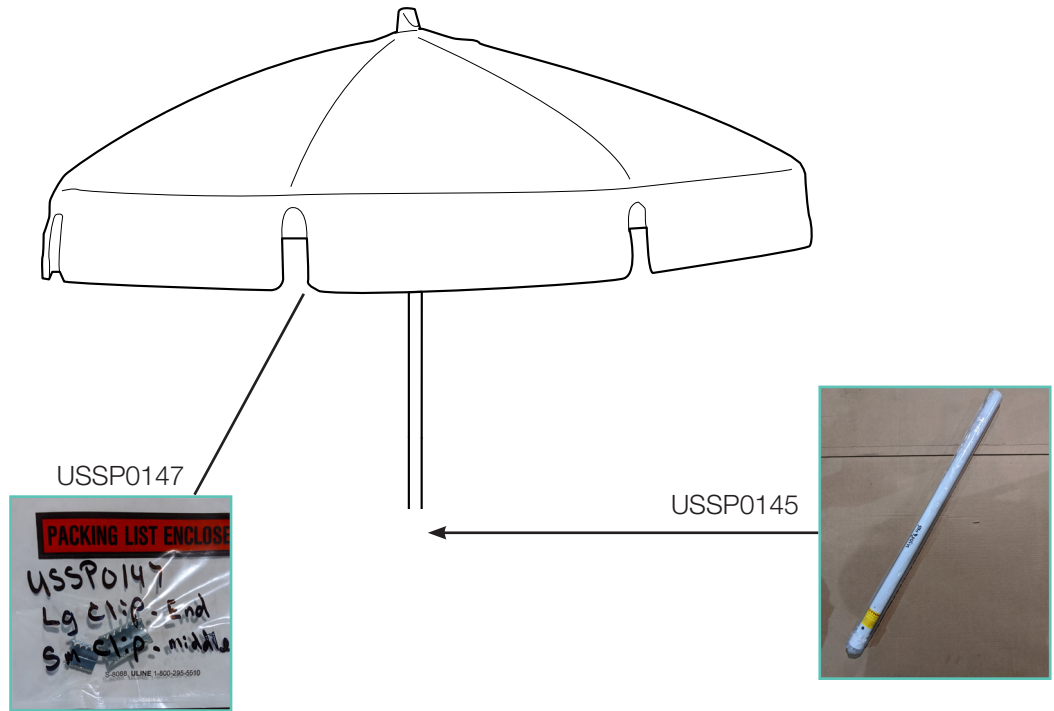

Canopy: 7.5' Round  
 Height: 76.5"  
 Weight:

## Product Specifications

Product Description	Reference Number	Color	UPC Code 014306	Weight Each (lbs.)	Master Pack	Master Pack Volume (cu. ft)
7.5 Ft. Round Push Up Umbrella with 1 1/2" Pole	98279731	Pacific Blue	138176	13.00	1	1.38
	98272031	Forest Green	138183	13.00	1	1.38

## Features & Benefits Warranty: 1 Yr. on Grade A Fabric

- 7.5 ft. push up umbrella, specifically made for commercial use - 95% sunscreen.
- 1 1/2" heavy gauge powder coated aluminum pole for strength and resistance to corrosion.
- Heavy duty wire ribs for strength.
- Fully tested to 1000 hours for fade resistance in laboratory tests to meet ASTM G53-96 performance standards for commercial outdoor furniture fabric.
- Fabric complies with ACFFA requirements.
- Hard wearing, excellent shape retention.
- Easy to clean and maintain, mildew resistant with proper care.

Available Base Options:  
 35 lb. Table Umbrella Base with 10" Stem  
 Optional 35 lb. Base Ring  
 Resin Umbrella Base with Fill Cap

Reference #	Description
USSP0145	BOTTOM POLE PUSH UMB 7.5'
USSP0147	RIB CLIPS PUSH UMB 7.5'