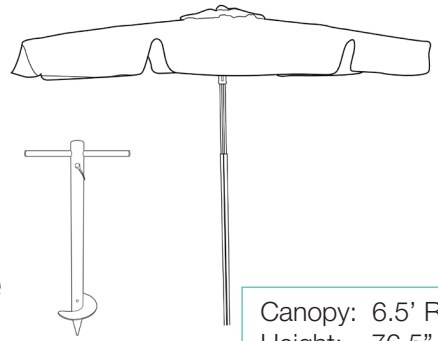

6.5' Beachmaster

Fiberglass Umbrella with 1 1/2" Pole

Optional Sand Anchor (sold separately)

Canopy: 6.5' Round
 Height: 76.5"
 Weight: 14 lbs

Product Specifications

Product Description	Reference Number	Color	UPC Code 014306	Weight Each (lbs.)	Master Pack	Master Pack Volume (cu. ft)
6.5' Beachmaster Fiberglass Umbrella with 1 1/2" Pole	98129731	Pacific Blue	928241	16.31	1	6.00
	98126631	Sand	930046	16.31	1	6.00
Sand Anchor for Beachmaster Umbrella	US606331	Silver Gray	928081	3.23	1	0.62

Features & Benefits Warranty: 5 Year Limited Fade Warranty on Fabric • 3 Year Replacement

- Built to better sustain the unpredictable abuses of the wind
- Heavy duty aluminum pole for extra strength
- Replaceable fiberglass ribs to bend but not break
- Extra large vent to release the pressure
- Colorfast, easy to maintain Recacril® Marine Grade solution-dyed acrylic fabric in standard and custom canopy colors to meet any landscaping scheme
- Bases and umbrellas sold separately
- Optional beach and bar height bottom poles available.