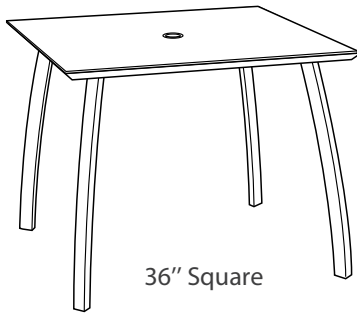

ASSEMBLY INSTRUCTIONS

SUNSET DINING TABLES

36" Square

42" Round

48" Round

ZX51

A

B