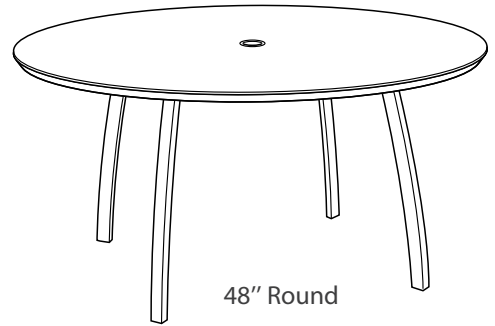

ASSEMBLY INSTRUCTIONS

SUNSET DINING TABLES

36" Square

42" Round

48" Round

ZX51

A

B