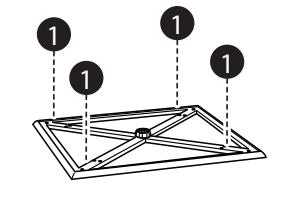

ASSEMBLY INSTRUCTIONS

SUNSET DINING TABLES

36" Square

42" Round

48" Round

ZX51

A

B