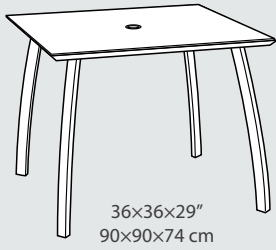

ASSEMBLY INSTRUCTIONS

SUNSET DINING TABLES

36" Square

42" Round

48" Round

ZX51

A

B