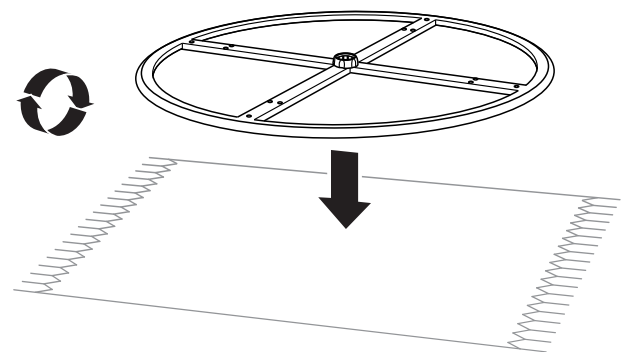

ASSEMBLY INSTRUCTIONS

SUNSET DINING TABLES

36" Square

42" Round

48" Round

ZX51

A

B