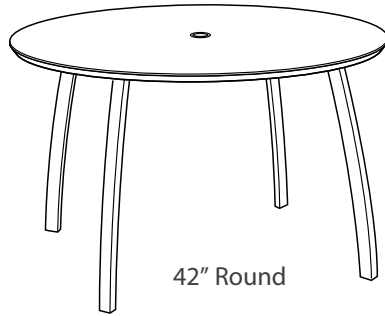

ASSEMBLY INSTRUCTIONS

SUNSET DINING TABLES

36" Square

42" Round

48" Round

ZX51

A

B