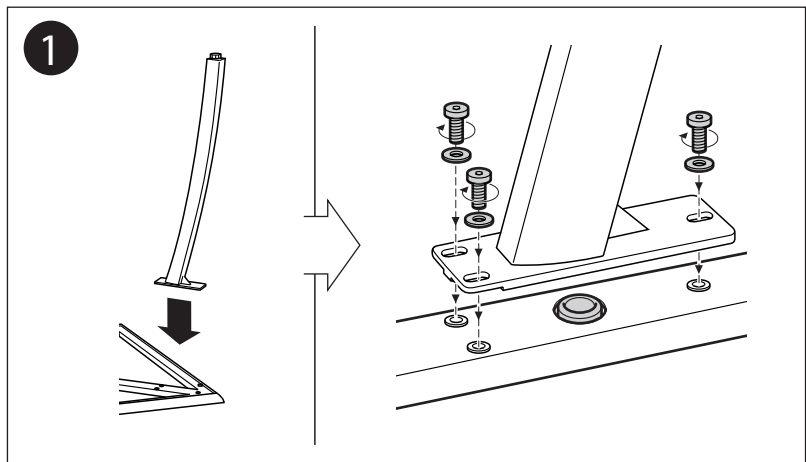

ASSEMBLY INSTRUCTIONS

SUNSET DINING TABLES

36" Square

42" Round

48" Round

ZX51

A

B