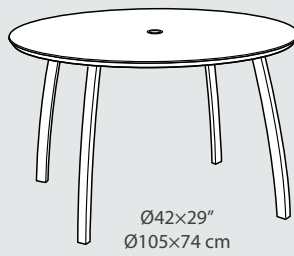

ASSEMBLY INSTRUCTIONS

SUNSET DINING TABLES

36" Square

42" Round

48" Round

ZX51

A

B