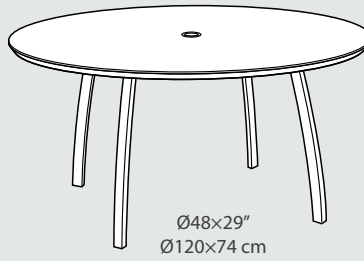

ASSEMBLY INSTRUCTIONS

SUNSET DINING TABLES

36" Square

42" Round

48" Round

ZX51

A

B