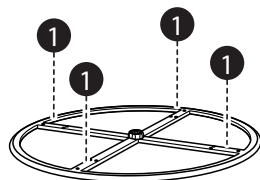

ASSEMBLY INSTRUCTIONS

SUNSET DINING TABLES

36" Square

42" Round

48" Round

ZX51

A

B