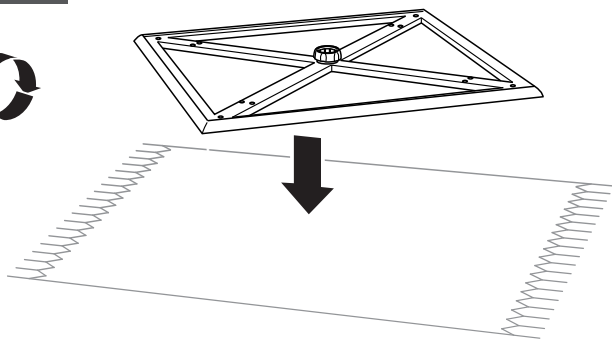

ASSEMBLY INSTRUCTIONS

SUNSET DINING TABLES

36" Square

42" Round

48" Round

ZX51

A

B