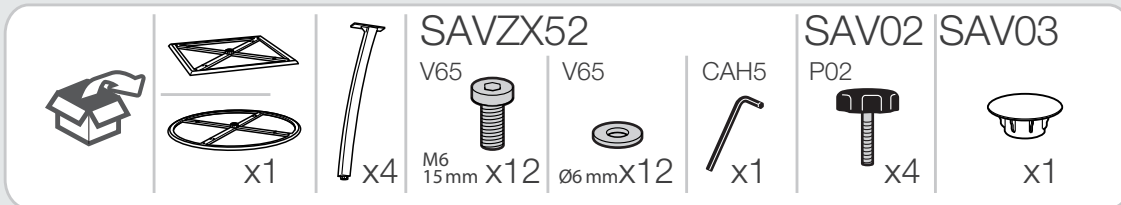

ASSEMBLY INSTRUCTIONS

SUNSET DINING TABLES

36" Square

42" Round

48" Round

ZX51

A

B