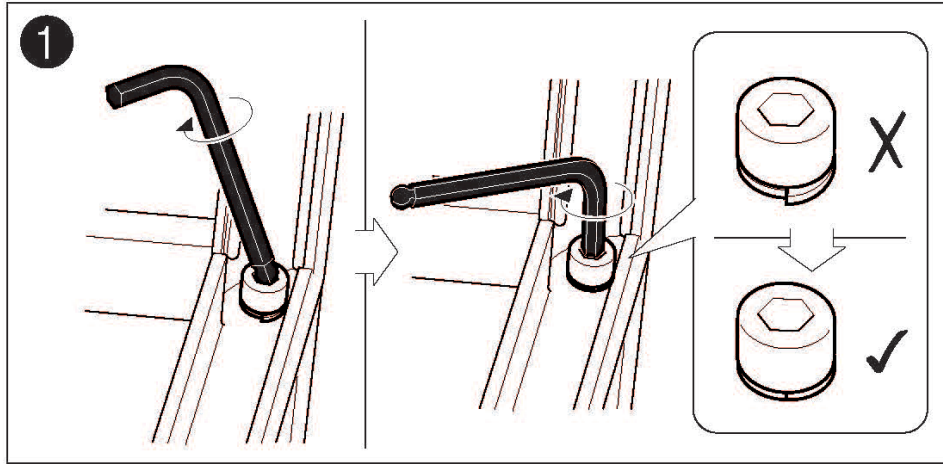

SUNSET BAR STOOL

0065 0220

0065 0221

0065 021x*

(*) x = 0 for Bronze color / 1 for Black / 2 for Grey / 3 for White

C  No.10

D  No.10

E