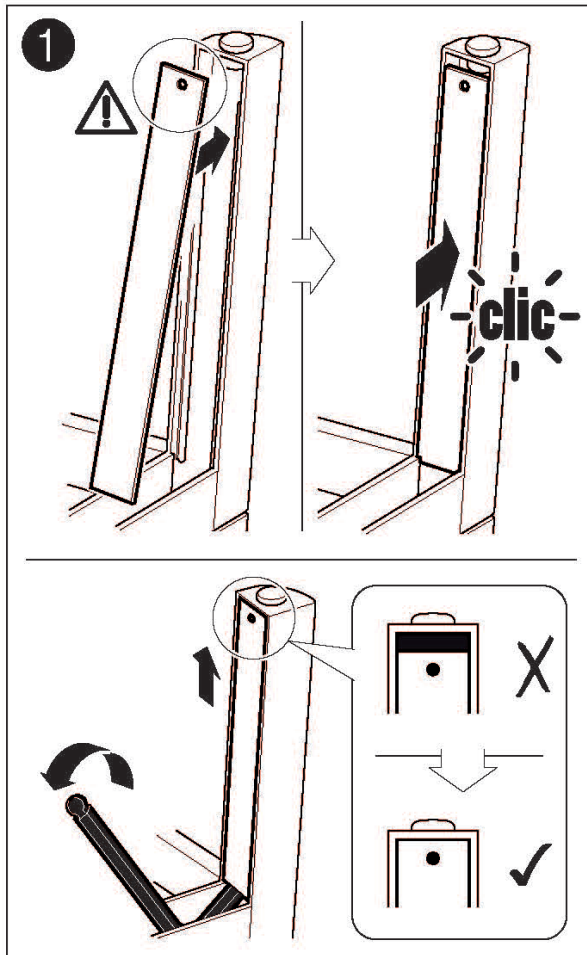

SUNSET BAR STOOL

0065 0220

0065 0221

0065 021x*

(*) x = 0 for Bronze color / 1 for Black / 2 for Grey / 3 for White

C  No.10

D  No.10

E