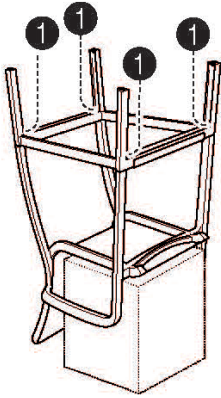

SUNSET BAR STOOL

0065 0220

0065 0221

0065 021x*

(*) x = 0 for Bronze color / 1 for Black / 2 for Grey / 3 for White

C  No.10

D  No.10

E