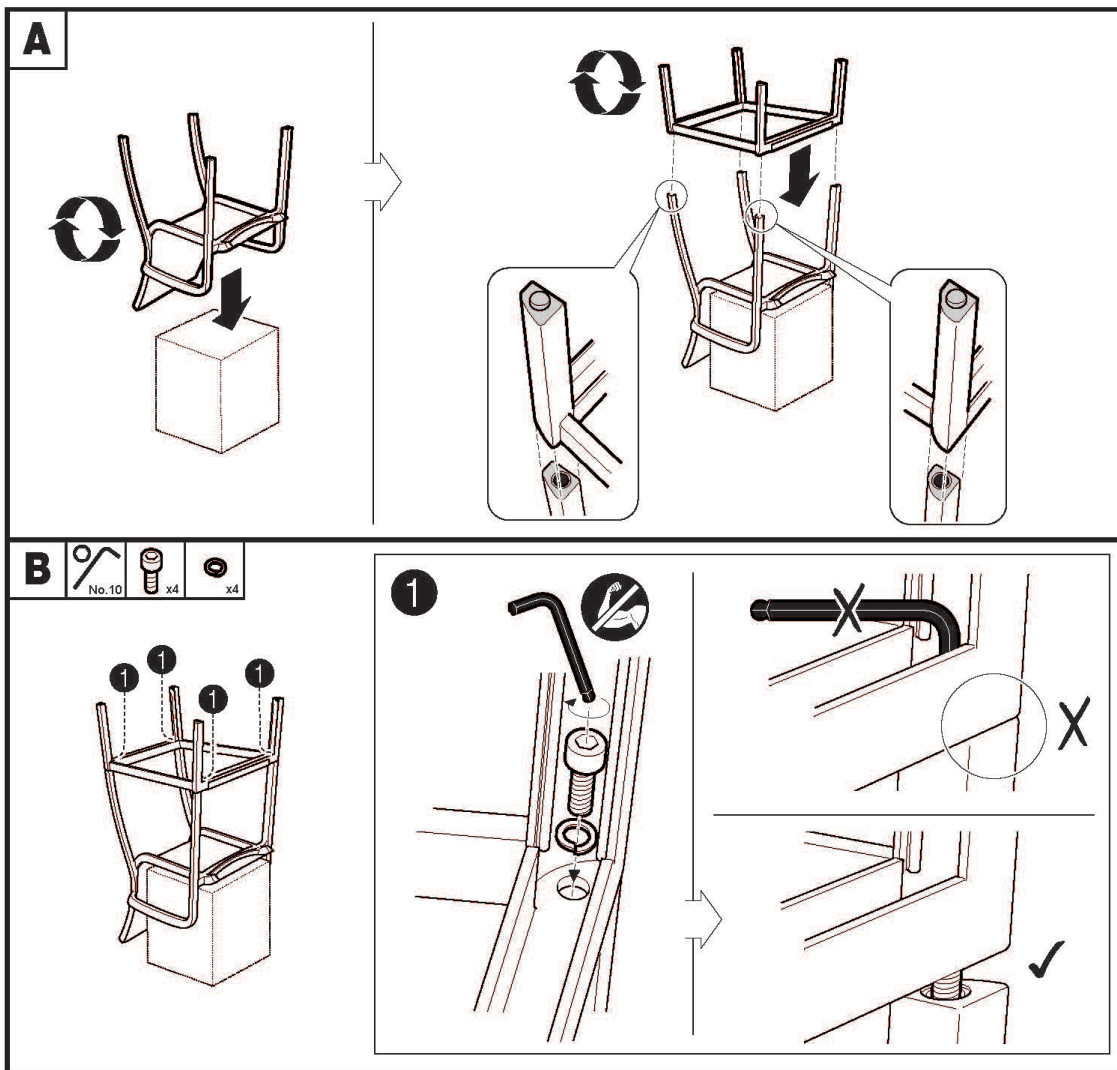

SUNSET BAR STOOL

0065 0220

0065 0221

0065 021x*

(*) x = 0 for Bronze color / 1 for Black / 2 for Grey / 3 for White

C  No.10

D  No.10

E