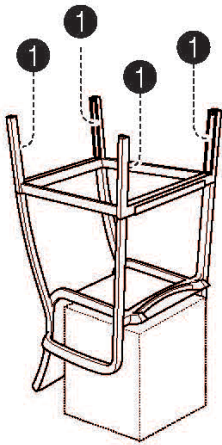

SUNSET BAR STOOL

0065 0220

0065 0221

0065 021x*

(*) x = 0 for Bronze color / 1 for Black / 2 for Grey / 3 for White

C  No.10

D  No.10

E