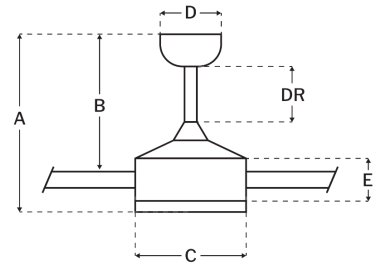

Blade Sweep (in):	20
Downrod Length (in):	6
Height (in):	16.99
Canopy Width (in):	6.02
Product Weight (lbs):	18.74
Lead Wire (in):	80
Carton Length (in):	25.59
Carton Width (in):	25.59
Carton Height (in):	12.8
Carton Cube:	4.84
Carton Weight (lbs):	26.46

Motor

Motor Material:	Silicon Steel
Motor Technology:	DC
Motor Size (mm):	123x10
Mounting Options:	Flat or Angled Ceiling
Motor Type:	6-Speed Reversible
Indoor/Outdoor Rating:	Indoor

Blades

Number of Blades:	3
Blades Included:	Yes
Blade Finish:	Clear Acrylic
Optional Blade Finishes:	No
Blade Material:	Polycarbonate
Blade Sweep:	20"
Blade Pitch:	14

Warranty

Limited Lifetime Warranty

Ceiling Drop Dimensions

A: Total Height w/ 6" Downrod	16.99"
B: Blade to Ceiling Height	14.17"
C: Housing Width	7.32"
D: Canopy Width	6.02"
E: Housing Height	5.47"

Electrical/Lighting