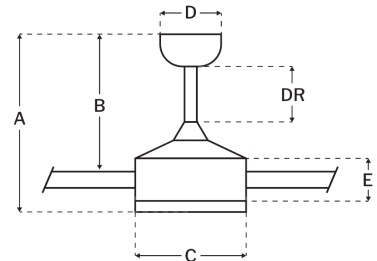

Ceiling Drop Dimensions

A: Total Height w/ 6" Downrod	16.99"
B: Blade to Ceiling Height	14.17"
C: Housing Width	7.32"
D: Canopy Width	6.02"
E: Housing Height	5.47"

Electrical/Lighting

Amps (High Speed):	0.19
Light Source Type:	Integrated LED
Number of Bulbs:	1
Bulbs Included:	Yes
Total Lighting Wattage:	18
Dimmable:	Yes
Delivered Lumens:	1167
CRI:	90
Color Temp:	3000K
Lens Type:	Frost White Acrylic
Lens Cover:	Yes
Uplight:	No
Control Type Included:	WIDC Handheld
Optional Controls:	No
WiFi Enabled:	Yes