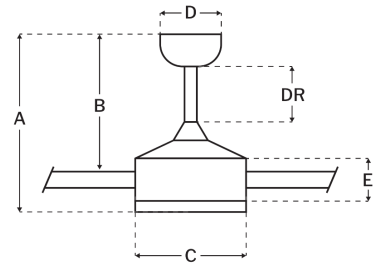

Ceiling Drop Dimensions

A: Total Height w/ 6" Downrod	16.99"
B: Blade to Ceiling Height	14.17"
C: Housing Width	7.32"
D: Canopy Width	6.02"
E: Housing Height	5.47"

Electrical/Lighting

Amps (High Speed):	0.19
Light Source Type:	Integrated LED
Number of Bulbs:	1
Bulbs Included:	Yes
Total Lighting Wattage:	18
Dimmable:	Yes
Delivered Lumens:	1167
CRI:	90
Color Temp:	3000K
Lens Type:	Frost White Acrylic
Lens Cover:	Yes
Uplight:	No
Control Type Included:	WIDC Handheld
Optional Controls:	No
WiFi Enabled:	Yes