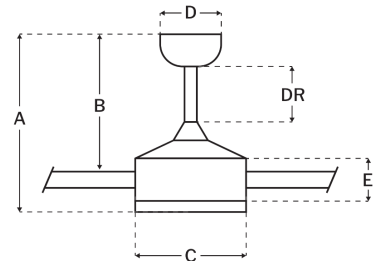

TYL24WPLN3

TYL24WSB3

Measurements

Blade Sweep (in):	20
Downrod Length (in):	6
Height (in):	16.99
Canopy Width (in):	6.02
Product Weight (lbs):	18.74
Lead Wire (in):	80
Carton Length (in):	25.59
Carton Width (in):	25.59
Carton Height (in):	12.8
Carton Cube:	4.84
Carton Weight (lbs):	26.46

Motor

Motor Material:	Silicon Steel
Motor Technology:	DC
Motor Size (mm):	123x10
Mounting Options:	Flat or Angled Ceiling
Motor Type:	6-Speed Reversible
Indoor/Outdoor Rating:	Damp

Blades

Number of Blades:	3
Blades Included:	Yes
Blade Finish:	Clear Acrylic
Optional Blade Finishes:	No
Blade Material:	Polycarbonate
Blade Sweep:	20"
Blade Pitch:	14

Warranty

Limited Lifetime Warranty

Ceiling Drop Dimensions

A: Total Height w/ 6" Downrod	16.99"
B: Blade to Ceiling Height	14.17"
C: Housing Width	7.32"
D: Canopy Width	6.02"
E: Housing Height	5.47"

Electrical/Lighting