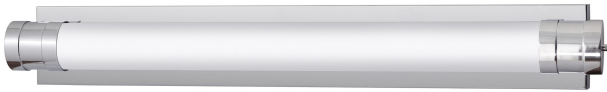

52"W POLISHED CHROME VANITY LIGHT WITH FROSTED ACRYLIC SHADE

52"W Vanity light bar with with chrome finish and white acrylic shade

SKU: STX-BV11-52

Features

Finish: **Chrome**
Shade Material: **White Acrylic**
Shade Style: **Cylinder**
Certification: **UL or ETL Listed**
Stock Status: **Overstock**
Case Pack: **2**

Specifications

Dimensions: **52" W x 5" H x 4.75" D**
Wall Plate Dimensions: **49" W x 5" H**
Shade Dimensions: **45.5" W x 2.75" H x 3" D**

Details

Socket Type: **T8-G13**
Number of Sockets: **1 Bulb**
Max Wattage per Socket: **32W**
Connection Type: **Hardwired**