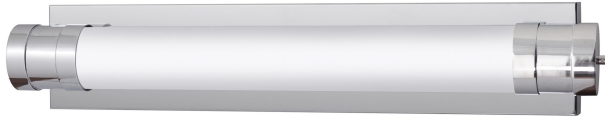

38"W POLISHED CHROME VANITY LIGHT WITH FROSTED ACRYLIC SHADE

38"W Vanity light bar with with chrome finish and white acrylic shade

SKU: STX-BV11-38

Features

Finish: **Chrome**
Shade Material: **White Acrylic**
Shade Style: **Cylinder**
Certification: **UL or ETL Listed**
Stock Status: **Overstock**
Case Pack: **2**

Specifications

Dimensions: **38" W x 5" H x 4.75" D**

Details

Socket Type: **T8-G13**
Number of Sockets: **1 Bulb**
Connection Type: **Hardwired**

GALLERY IMAGES