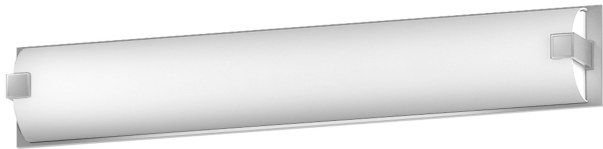

## 38"W SATIN NICKEL VANITY LIGHT WITH FROSTED ACRYLIC SHADE

38"W Vanity light bar with satin nickel finish and frosted acrylic shade

**SKU:** STX-BV1-38SN

### Features

Finish: **Brushed Nickel**  
 Shade Material: **White Acrylic**  
 Shade Style: **Half Round**  
 Certification: **UL or ETL Listed**  
 Stock Status: **Overstock**  
 Case Pack: **2**

### Specifications

Dimensions: **38" W x 6.25" H x 4" D**  
 Wall Plate Dimensions: **38" W x 6.25"H**  
 Shade Dimensions: **35.5" W x 6" H 3" D**