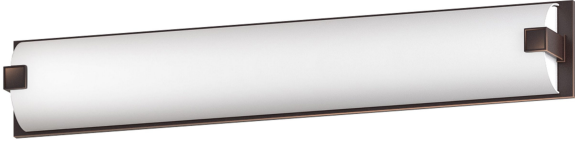

38"W DARK BRONZE VANITY LIGHT WITH FROSTED ACRYLIC SHADE

38"W Vanity light bar with dark bronze finish and frosted acrylic shade

SKU: STX-BV1-38DB

Features

Finish: **Dark Bronze**
Shade Material: **White Acrylic**
Shade Style: **Half Round**
Certification: **UL or ETL Listed**
Stock Status: **Overstock**
Case Pack: **2**

Specifications

Dimensions: **38" W x 6.25" H x 4" D**
Wall Plate Dimensions: **38" W x 6.25" H**
Shade Dimensions: **35.5" W x 6" H 3" D**

Details

Socket Type: **GU24**
Number of Sockets: **3 Bulbs**
Max Wattage per Socket: **23W**
Connection Type: **Hardwired**