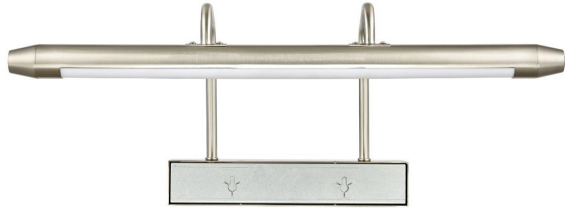

MICROTEL MODA GUESTROOM SCONCE AT DESK

24"W LED Plug In Desk Sconce with Brushed Nickel Finish

SKU: STX-3031WL-LED-BN

Features

Specifications

Details