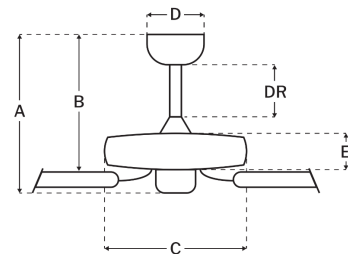

Additional Finishes

PI30BN5
PI30FB5

Measurements

Blade Sweep (in):	30
Downrod Length (in):	6
Height (in):	14.96
Canopy Width (in):	5.17
Product Weight (lbs):	11.9
Lead Wire (in):	54
Carton Length (in):	16.06
Carton Width (in):	11.46
Carton Height (in):	10.16
Carton Cube:	1.08
Carton Weight (lbs):	13.45

Motor

Motor Material:	Silicon Steel
Motor Technology:	AC
Motor Size (mm):	153x10
Mounting Options:	Flat or Angled Ceiling
Motor Type:	3-Speed Reversible
Indoor/Outdoor Rating:	Damp

Blades

Number of Blades:	5
Blades Included:	Yes
Blade Finish:	White/Washed Oak
Optional Blade Finishes:	No
Blade Material:	Plywood
Blade Sweep:	30"
Blade Pitch:	25

Warranty

Limited Lifetime Warranty

Ceiling Drop Dimensions

A: Total Height w/ 6" Downrod	14.96"
B: Blade to Ceiling Height	12.12"
C: Housing Width	10.12"
D: Canopy Width	5.17"
E: Housing Height	3.44"

Electrical/Lighting