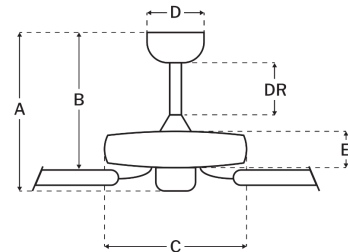

Additional Finishes

PI30BN5
PI30W5

Measurements

Blade Sweep (in):	30
Downrod Length (in):	6
Height (in):	14.96
Canopy Width (in):	5.17
Product Weight (lbs):	11.9
Lead Wire (in):	54
Carton Length (in):	16.06
Carton Width (in):	11.46
Carton Height (in):	10.16
Carton Cube:	1.08
Carton Weight (lbs):	13.45

Motor

Motor Material:	Silicon Steel
Motor Technology:	AC
Motor Size (mm):	153x10
Mounting Options:	Flat or Angled Ceiling
Motor Type:	3-Speed Reversible
Indoor/Outdoor Rating:	Damp

Blades

Number of Blades:	5
Blades Included:	Yes
Blade Finish:	Flat Black/Greywood
Optional Blade Finishes:	No
Blade Material:	Plywood
Blade Sweep:	30"
Blade Pitch:	25

Warranty

Limited Lifetime Warranty

Ceiling Drop Dimensions

A: Total Height w/ 6" Downrod	14.96"
B: Blade to Ceiling Height	12.12"
C: Housing Width	10.12"
D: Canopy Width	5.17"
E: Housing Height	3.44"

Electrical/Lighting