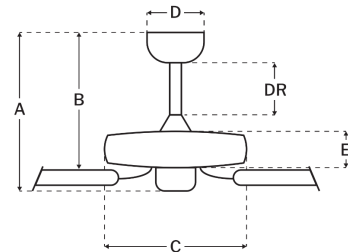

Additional Finishes

PI30FB5
PI30W5

Measurements

Blade Sweep (in):	30
Downrod Length (in):	6
Height (in):	14.96
Canopy Width (in):	5.17
Product Weight (lbs):	11.9
Lead Wire (in):	54
Carton Length (in):	16.06
Carton Width (in):	11.46
Carton Height (in):	10.16
Carton Cube:	1.08
Carton Weight (lbs):	13.45

Motor

Motor Material:	Silicon Steel
Motor Technology:	AC
Motor Size (mm):	153x10
Mounting Options:	Flat or Angled Ceiling
Motor Type:	3-Speed Reversible
Indoor/Outdoor Rating:	Indoor

Blades

Number of Blades:	5
Blades Included:	Yes
Blade Finish:	Brushed Nickel/Greywood
Optional Blade Finishes:	No
Blade Material:	Plywood
Blade Sweep:	30"
Blade Pitch:	25

Warranty

Limited Lifetime Warranty

Ceiling Drop Dimensions

A: Total Height w/ 6" Downrod	14.96"
B: Blade to Ceiling Height	12.12"
C: Housing Width	10.12"
D: Canopy Width	5.17"
E: Housing Height	3.44"

Electrical/Lighting