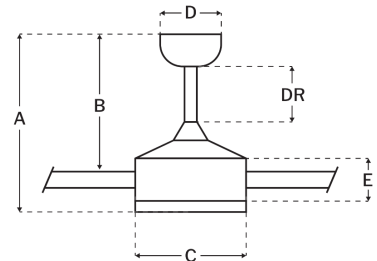

Motor

Motor Material:	Silicon Steel
Motor Technology:	AC
Motor Size (mm):	188x18
Mounting Options:	Flat or Angled Ceiling
Motor Type:	3-Speed Reversible
Indoor/Outdoor Rating:	Wet

Blades

Number of Blades:	3
Blades Included:	Yes
Blade Finish:	Mahogany
Optional Blade Finishes:	No
Blade Material:	ABS
Blade Sweep:	60"
Blade Pitch:	6

Warranty

Limited Lifetime Warranty

Ceiling Drop Dimensions

A: Total Height w/ 6/4" Downrod	16.33/13.59"
B: Blade to Ceiling Height	12.24/10.32"
C: Housing Width	8.03"
D: Canopy Width	5.98"
E: Housing Height	4.53"