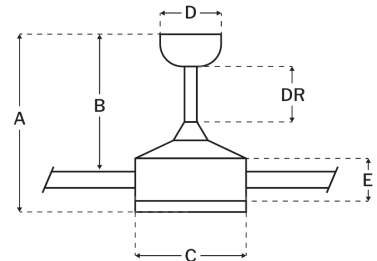

Motor

Motor Material:	Silicon Steel
Motor Technology:	AC
Motor Size (mm):	188x18
Mounting Options:	Flat or Angled Ceiling
Motor Type:	3-Speed Reversible
Indoor/Outdoor Rating:	Wet

Blades

Number of Blades:	3
Blades Included:	Yes
Blade Finish:	Flat Black
Optional Blade Finishes:	No
Blade Material:	ABS
Blade Sweep:	60"
Blade Pitch:	6

Warranty

Limited Lifetime Warranty

Ceiling Drop Dimensions

A: Total Height w/ 6/4" Downrod	16.33/13.59"
B: Blade to Ceiling Height	12.24/10.32"
C: Housing Width	8.03"
D: Canopy Width	5.98"
E: Housing Height	4.53"