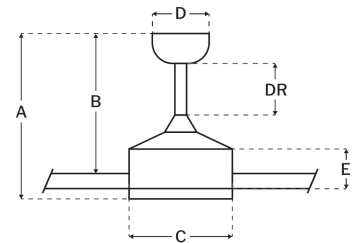

Measurements

| | |
|-----------------------|-------|
| Blade Sweep (in): | 80 |
| Downrod Length (in): | 6 |
| Height (in): | 16.47 |
| Canopy Width (in): | 5.35 |
| Product Weight (lbs): | 21.16 |
| Lead Wire (in): | 80 |
| Carton Length (in): | 40.16 |
| Carton Width (in): | 11.42 |
| Carton Height (in): | 11.61 |
| Carton Cube: | 3.08 |
| Carton Weight (lbs): | 25.79 |

Motor

| | |
|------------------------|------------------------|
| Motor Material: | Silicon Steel |
| Motor Technology: | DC |
| Motor Size (mm): | 165x74 |
| Mounting Options: | Flat or Angled Ceiling |
| Motor Type: | 6-Speed Reversible |
| Indoor/Outdoor Rating: | Indoor |

Blades

| | |
|--------------------------|------------|
| Number of Blades: | 6 |
| Blades Included: | Yes |
| Blade Finish: | Flat Black |
| Optional Blade Finishes: | No |
| Blade Material: | Aluminum |
| Blade Sweep: | 80" |
| Blade Pitch: | 21 |

Warranty

Limited Lifetime Warranty

Ceiling Drop Dimensions

| | |
|-------------------------------|--------|
| A: Total Height w/ 6" Downrod | 16.47" |
| B: Blade to Ceiling Height | 13.24" |
| C: Housing Width | 9.32" |
| D: Canopy Width | 5.35" |
| E: Housing Height | 2.91" |