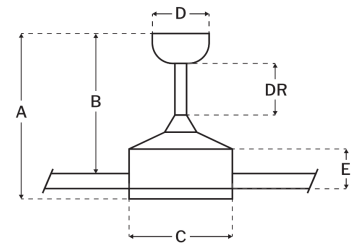

Measurements

Blade Sweep (in):	80
Downrod Length (in):	6
Height (in):	16.47
Canopy Width (in):	5.35
Product Weight (lbs):	21.16
Lead Wire (in):	80
Carton Length (in):	40.16
Carton Width (in):	11.42
Carton Height (in):	11.61
Carton Cube:	3.08
Carton Weight (lbs):	25.79

Motor

Motor Material:	Silicon Steel
Motor Technology:	DC
Motor Size (mm):	165x74
Mounting Options:	Flat or Angled Ceiling
Motor Type:	6-Speed Reversible
Indoor/Outdoor Rating:	Damp

Blades

Number of Blades:	6
Blades Included:	Yes
Blade Finish:	Flat Black
Optional Blade Finishes:	No
Blade Material:	Aluminum
Blade Sweep:	80"
Blade Pitch:	21

Warranty

Limited Lifetime Warranty

Ceiling Drop Dimensions

A: Total Height w/ 6" Downrod	16.47"
B: Blade to Ceiling Height	13.24"
C: Housing Width	9.32"
D: Canopy Width	5.35"
E: Housing Height	2.91"

Electrical/Lighting