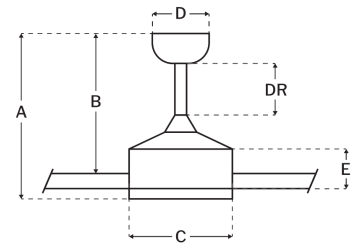

Ceiling Drop Dimensions

A: Total Height w/ 6" Downrod	16.47"
B: Blade to Ceiling Height	13.24"
C: Housing Width	9.32"
D: Canopy Width	5.35"
E: Housing Height	2.91"

Electrical/Lighting

Amps (High Speed):	0.43
Light Source Type:	Integrated LED
Number of Bulbs:	1
Bulbs Included:	Yes
Total Lighting Wattage:	20
Dimmable:	Yes
Delivered Lumens:	1136
CRI:	80
Color Temp:	3000/4000/5000K
Lens Type:	Frost White Plastic
Lens Cover:	Yes
Uplight:	No
Control Type Included:	WIDC-CCT
Optional Controls:	No
WiFi Enabled:	Yes