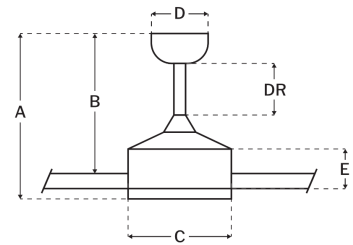

Motor

| | |
|------------------------|------------------------|
| Motor Material: | Silicon Steel |
| Motor Technology: | DC |
| Motor Size (mm): | 165x25 |
| Mounting Options: | Flat or Angled Ceiling |
| Motor Type: | 6-Speed Reversible |
| Indoor/Outdoor Rating: | Indoor |

Blades

| | |
|--------------------------|------------|
| Number of Blades: | 6 |
| Blades Included: | Yes |
| Blade Finish: | Flat Black |
| Optional Blade Finishes: | No |
| Blade Material: | Aluminum |
| Blade Sweep: | 72" |
| Blade Pitch: | 21 |

Warranty

Limited Lifetime Warranty

Ceiling Drop Dimensions

| | |
|-------------------------------|--------|
| A: Total Height w/ 6" Downrod | 14.4" |
| B: Blade to Ceiling Height | 13.23" |
| C: Housing Width | 6.5" |
| D: Canopy Width | 5.12" |
| E: Housing Height | 9.59" |