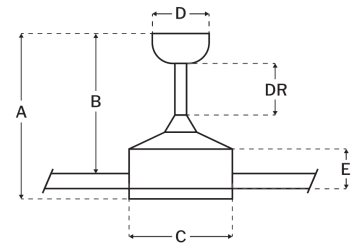

Ceiling Drop Dimensions

A: Total Height w/ 6" Downrod	14.4"
B: Blade to Ceiling Height	12.5"
C: Housing Width	4.92"
D: Canopy Width	5.12"
E: Housing Height	9.26"

Electrical/Lighting

Amps (High Speed):	0.43
Light Source Type:	N/A
Number of Bulbs:	N/A
Bulbs Included:	N/A
Total Lighting Wattage:	N/A
Dimmable:	N/A
Delivered Lumens:	N/A
CRI:	N/A
Color Temp:	N/A
Lens Type:	N/A
Lens Cover:	N/A
Uplight:	No
Control Type Included:	IDC Wall (2) & Clamshell
Optional Controls:	No
WiFi Enabled:	No