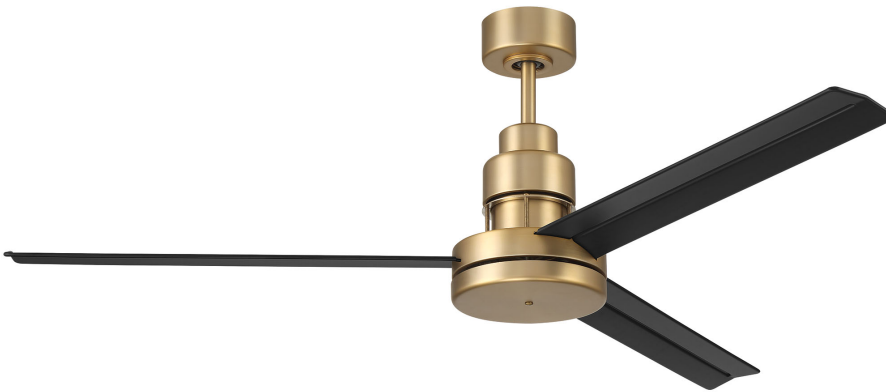

CRAFTMADE™

MND54SBFB3

Mondo 54" Fan
Satin Brass/Flat Black
UPC#647881253165

Additional Finishes

MND54BNK3
MND54ESP3

Measurements

Blade Sweep (in):	54
Downrod Length (in):	6
Height (in):	14.4
Canopy Width (in):	5.12
Product Weight (lbs):	11.24
Lead Wire (in):	80
Carton Length (in):	28.19
Carton Width (in):	10.08
Carton Height (in):	10.55
Carton Cube:	1.73
Carton Weight (lbs):	14.4

Energy Guide

Airflow at High Speed:	6000
Energy Guide Airflow:	3857
Energy Guide Watts:	21
Efficiency (CFM/Watt):	185
Est. Yearly Energy Cost:	$6
Certifications:	cETLus
Title 20:	N/A
Title 24 (JA8):	N/A
Safety Cable:	Yes

Motor

Motor Material:	Silicon Steel
Motor Technology:	DC
Motor Size (mm):	125x30
Mounting Options:	Flat or Angled Ceiling
Motor Type:	6-Speed Reversible
Indoor/Outdoor Rating:	Indoor

Blades

Number of Blades:	3
Blades Included:	Yes
Blade Finish:	Flat Black
Optional Blade Finishes:	No
Blade Material:	Aluminum
Blade Sweep:	54"
Blade Pitch:	13

Warranty

Limited Lifetime Warranty