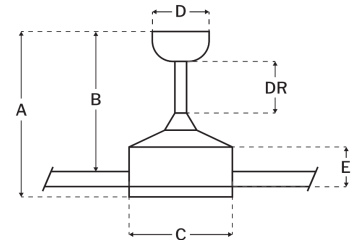

Blade Sweep (in):	60
Downrod Length (in):	6/4
Height (in):	14.33
Canopy Width (in):	5.91
Product Weight (lbs):	17.73
Lead Wire (in):	80
Carton Length (in):	30.12
Carton Width (in):	11.81
Carton Height (in):	9.06
Carton Cube:	1.86
Carton Weight (lbs):	20

Motor

Motor Material:	Silicon Steel
Motor Technology:	AC
Motor Size (mm):	188x18
Mounting Options:	Flat or Angled Ceiling
Motor Type:	3-Speed Reversible
Indoor/Outdoor Rating:	Damp

Blades

Number of Blades:	3
Blades Included:	Yes
Blade Finish:	Flat Black
Optional Blade Finishes:	No
Blade Material:	ABS
Blade Sweep:	60"
Blade Pitch:	6.5

Warranty

Limited Lifetime Warranty

Ceiling Drop Dimensions

A: Total Height w/ 6/4" Downrod	14.33/11.98"
B: Blade to Ceiling Height	12.17/10.21"
C: Housing Width	7.4"
D: Canopy Width	5.91"
E: Housing Height	2.05"