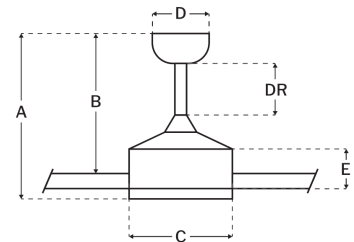

Blade Sweep (in):	60
Downrod Length (in):	6/4
Height (in):	14.33
Canopy Width (in):	5.91
Product Weight (lbs):	17.73
Lead Wire (in):	80
Carton Length (in):	30.12
Carton Width (in):	11.81
Carton Height (in):	9.06
Carton Cube:	1.86
Carton Weight (lbs):	20

Motor

Motor Material:	Silicon Steel
Motor Technology:	AC
Motor Size (mm):	188x18
Mounting Options:	Flat or Angled Ceiling
Motor Type:	3-Speed Reversible
Indoor/Outdoor Rating:	Indoor

Blades

Number of Blades:	3
Blades Included:	Yes
Blade Finish:	Mahogany
Optional Blade Finishes:	No
Blade Material:	ABS
Blade Sweep:	60"
Blade Pitch:	6.5

Warranty

Limited Lifetime Warranty

Ceiling Drop Dimensions

A: Total Height w/ 6/4" Downrod	14.33/11.98"
B: Blade to Ceiling Height	12.17/10.21"
C: Housing Width	7.4"
D: Canopy Width	5.91"
E: Housing Height	2.05"