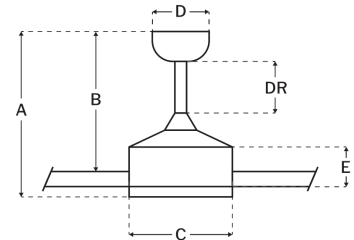

Measurements

Blade Sweep (in):	60
Downrod Length (in):	6/4
Height (in):	14.33
Canopy Width (in):	5.91
Product Weight (lbs):	17.73
Lead Wire (in):	80
Carton Length (in):	30.12
Carton Width (in):	11.81
Carton Height (in):	9.06
Carton Cube:	1.86
Carton Weight (lbs):	20

Motor

Motor Material:	Silicon Steel
Motor Technology:	AC
Motor Size (mm):	188x18
Mounting Options:	Flat or Angled Ceiling
Motor Type:	3-Speed Reversible
Indoor/Outdoor Rating:	Damp

Blades

Number of Blades:	3
Blades Included:	Yes
Blade Finish:	Greywood
Optional Blade Finishes:	No
Blade Material:	ABS
Blade Sweep:	60"
Blade Pitch:	6.5

Warranty

Limited Lifetime Warranty

Ceiling Drop Dimensions

A: Total Height w/ 6/4" Downrod	14.33/11.98"
B: Blade to Ceiling Height	12.17/10.21"
C: Housing Width	7.4"
D: Canopy Width	5.91"
E: Housing Height	2.05"