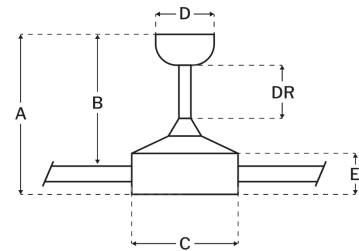

### Measurements

Blade Sweep (in):	62
Downrod Length (in):	6
Height (in):	13.21
Canopy Width (in):	5.91
Product Weight (lbs):	19.07
Lead Wire (in):	80
Carton Length (in):	29.45
Carton Width (in):	11.65
Carton Height (in):	9.76
Carton Cube:	1.94
Carton Weight (lbs):	21.83

### Motor

Motor Material:	Silicon Steel
Motor Technology:	AC
Motor Size (mm):	172x20
Mounting Options:	Flat or Angled Ceiling
Motor Type:	4-Speed Reversible
Indoor/Outdoor Rating:	Wet

### Ceiling Drop Dimensions

A: Total Height w/ 6" Downrod	13.21"
B: Blade to Ceiling Height	11.42"
C: Housing Width	9.21"
D: Canopy Width	5.91"
E: Housing Height	4.72"