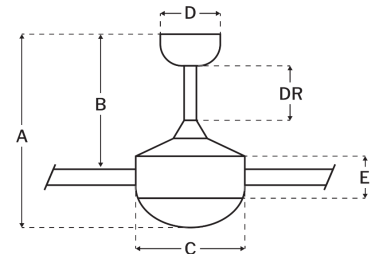

CRAFTMADE™

FRS52FBSB5

Fresco 52" Fan With Integrated Light Kit Flat Black/Satin Brass

UPC#647881220693

Additional Finishes

Measurements

Blade Sweep (in):	52
Downrod Length (in):	6
Height (in):	16.63
Canopy Width (in):	6.02
Product Weight (lbs):	19.58
Lead Wire (in):	80
Carton Length (in):	23.5
Carton Width (in):	10.63
Carton Height (in):	10.55
Carton Cube:	1.53
Carton Weight (lbs):	21.66

Motor

Motor Material:	Silicon Steel
Motor Technology:	AC
Motor Size (mm):	172x20
Mounting Options:	Flat or Angled Ceiling
Motor Type:	3-Speed Reversible
Indoor/Outdoor Rating:	Indoor

Blades

Number of Blades:	5
Blades Included:	Yes
Blade Finish:	Black Walnut/Grey Walnut
Optional Blade Finishes:	No
Blade Material:	Plywood
Blade Sweep:	52"
Blade Pitch:	13

Warranty

Limited Lifetime Warranty

Ceiling Drop Dimensions

A: Total Height w/ 6" Downrod	16.63"
B: Blade to Ceiling Height	11.73"
C: Housing Width	8.9"
D: Canopy Width	6.02"
E: Housing Height	9.04"

Electrical/Lighting