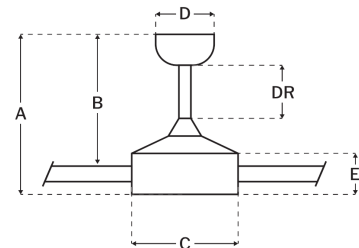

## Measurements

Blade Sweep (in):	52
Downrod Length (in):	6
Height (in):	12.76
Canopy Width (in):	5.83
Product Weight (lbs):	12.28
Lead Wire (in):	76
Carton Length (in):	30.91
Carton Width (in):	12.01
Carton Height (in):	10.83
Carton Cube:	2.33
Carton Weight (lbs):	15.37

## Motor

Motor Material:	Silicon Steel
Motor Technology:	DC
Motor Size (mm):	153x8
Mounting Options:	Flat or Angled Ceiling
Motor Type:	6-Speed Reversible
Indoor/Outdoor Rating:	Indoor

## Ceiling Drop Dimensions

A: Total Height w/ 6" Downrod	12.76"
B: Blade to Ceiling Height	10"
C: Housing Width	8.35"
D: Canopy Width	5.83"
E: Housing Height	5.35"