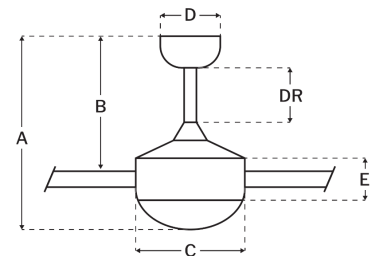

Blade Sweep (in):	72
Downrod Length (in):	6
Height (in):	15.72
Canopy Width (in):	6.03
Product Weight (lbs):	24.03
Lead Wire (in):	80
Carton Length (in):	35
Carton Width (in):	11.97
Carton Height (in):	10.98
Carton Cube:	2.66
Carton Weight (lbs):	26.68

Motor

Motor Material:	Silicon Steel
Motor Technology:	DC
Motor Size (mm):	165x25
Mounting Options:	Flat or Angled Ceiling
Motor Type:	6-Speed Reversible
Indoor/Outdoor Rating:	Damp

Blades

Number of Blades:	6
Blades Included:	Yes
Blade Finish:	Painted Nickel
Optional Blade Finishes:	No
Blade Material:	ABS
Blade Sweep:	72"
Blade Pitch:	12.7

Warranty

Limited Lifetime Warranty

Ceiling Drop Dimensions

A: Total Height w/ 6" Downrod	15.72"
B: Blade to Ceiling Height	10.77"
C: Housing Width	9.13"
D: Canopy Width	6.03"
E: Housing Height	2.09"

Electrical/Lighting