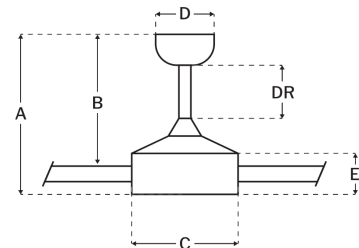

| | |
|-----------------------|-------|
| Blade Sweep (in): | 60 |
| Downrod Length (in): | 6 |
| Height (in): | 16.25 |
| Canopy Width (in): | 5.91 |
| Product Weight (lbs): | 19.07 |
| Lead Wire (in): | 76 |
| Carton Length (in): | 29.02 |
| Carton Width (in): | 10.47 |
| Carton Height (in): | 11.02 |
| Carton Cube: | 1.94 |
| Carton Weight (lbs): | 21.56 |

Motor

| | |
|------------------------|------------------------|
| Motor Material: | Silicon Steel |
| Motor Technology: | DC |
| Motor Size (mm): | 153x16 |
| Mounting Options: | Flat or Angled Ceiling |
| Motor Type: | 6-Speed Reversible |
| Indoor/Outdoor Rating: | Damp |

Blades

| | |
|--------------------------|-------------|
| Number of Blades: | 9 |
| Blades Included: | Yes |
| Blade Finish: | Matte White |
| Optional Blade Finishes: | No |
| Blade Material: | Plywood |
| Blade Sweep: | 60" |
| Blade Pitch: | 13 |

Warranty

Limited Lifetime Warranty

Ceiling Drop Dimensions

| | |
|-------------------------------|--------|
| A: Total Height w/ 6" Downrod | 16.25" |
| B: Blade to Ceiling Height | 14" |
| C: Housing Width | 8.82" |
| D: Canopy Width | 5.91" |
| E: Housing Height | 7.87" |