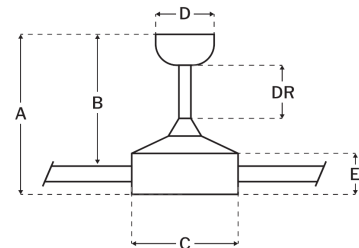

Motor

Motor Material:	Silicon Steel
Motor Technology:	DC
Motor Size (mm):	153x16
Mounting Options:	Flat or Angled Ceiling
Motor Type:	6-Speed Reversible
Indoor/Outdoor Rating:	Damp

Blades

Number of Blades:	9
Blades Included:	Yes
Blade Finish:	Flat Black
Optional Blade Finishes:	No
Blade Material:	Plywood
Blade Sweep:	60"
Blade Pitch:	13

Warranty

Limited Lifetime Warranty

Ceiling Drop Dimensions

A: Total Height w/ 6" Downrod	16.25"
B: Blade to Ceiling Height	14"
C: Housing Width	8.82"
D: Canopy Width	5.91"
E: Housing Height	7.87"

Electrical/Lighting