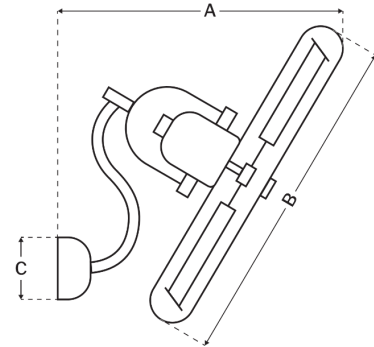

Blade Sweep (in):	14
Downrod Length (in):	N/A
Height (in):	15.98
Canopy Width (in):	6.06
Product Weight (lbs):	14.55
Lead Wire (in):	30
Carton Length (in):	20.87
Carton Width (in):	18.5
Carton Height (in):	18.7
Carton Cube:	4.18
Carton Weight (lbs):	17.2

Motor

Motor Material:	Silicon Steel
Motor Technology:	AC
Motor Size (mm):	82x25
Mounting Options:	Wall Mount
Motor Type:	3-Speed Non-Reversible
Indoor/Outdoor Rating:	Damp

Blades

Number of Blades:	3
Blades Included:	Yes
Blade Finish:	Flat Black
Optional Blade Finishes:	No
Blade Material:	Steel
Blade Sweep:	14"
Blade Pitch:	7

Warranty

Limited Lifetime Warranty

Ceiling Drop Dimensions

A: Wall Mount Extension	17.5"
B: Cage Diameter	16"
C: Backplate Diameter	6.06"

Electrical/Lighting

Amps (High Speed):	N/A
Light Source Type:	N/A
Number of Bulbs:	N/A
Bulbs Included:	N/A
Total Lighting Wattage:	N/A
Dimmable:	N/A
Delivered Lumens:	N/A
CRI:	N/A
Color Temp:	N/A
Lens Type:	N/A
Lens Cover:	N/A
Uplight:	No
Control Type Included:	CM-8W
Optional Controls:	No
WiFi Enabled:	No