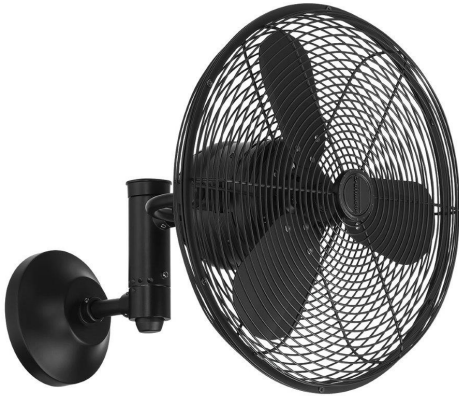

CRAFTMADE™

BW414FB3

Bellows IV Indoor/Outdoor 14" Fan

Flat Black

UPC#647881257071

Additional Finishes

BW414AG3
BW414BNK3

Measurements

Blade Sweep (in):	14
Downrod Length (in):	N/A
Height (in):	15.98
Canopy Width (in):	6.06
Product Weight (lbs):	14.55
Lead Wire (in):	30
Carton Length (in):	20.87
Carton Width (in):	18.5
Carton Height (in):	18.7
Carton Cube:	4.18
Carton Weight (lbs):	17.2

Motor

Motor Material:	Silicon Steel
Motor Technology:	AC
Motor Size (mm):	82x25
Mounting Options:	Wall Mount
Motor Type:	3-Speed Non-Reversible
Indoor/Outdoor Rating:	Damp

Blades

Number of Blades:	3
Blades Included:	Yes
Blade Finish:	Flat Black
Optional Blade Finishes:	No
Blade Material:	Steel
Blade Sweep:	14"
Blade Pitch:	7

Warranty

Limited Lifetime Warranty

Ceiling Drop Dimensions

A: Wall Mount Extension	17.5"
B: Cage Diameter	16"
C: Backplate Diameter	6.06"

Electrical/Lighting

Amps (High Speed):	N/A
Light Source Type:	N/A
Number of Bulbs:	N/A
Bulbs Included:	N/A
Total Lighting Wattage:	N/A
Dimmable:	N/A
Delivered Lumens:	N/A
CRI:	N/A
Color Temp:	N/A
Lens Type:	N/A
Lens Cover:	N/A
Uplight:	No
Control Type Included:	CM-8W
Optional Controls:	No
WiFi Enabled:	No