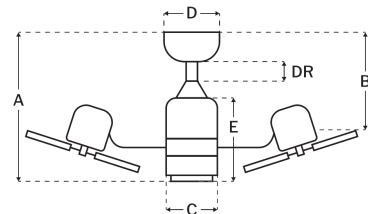

CRAFTMADE™

BW250FB6

Bellows Duo 50" Fan With Optional Light Kit Flat Black

UPC#647881211660

Additional Finishes

BW250BNK6

Measurements

Blade Sweep (in):	50
Downrod Length (in):	4.5
Height (in):	18.11
Canopy Width (in):	5.12
Product Weight (lbs):	26.46
Lead Wire (in):	80
Carton Length (in):	53.62
Carton Width (in):	16.14
Carton Height (in):	20.67
Carton Cube:	10.35
Carton Weight (lbs):	29.98

Motor

Motor Material:	Silicon Steel
Motor Technology:	AC
Motor Size (mm):	82x25
Mounting Options:	Flat or Angled Ceiling
Motor Type:	3-Speed Non-Reversible
Indoor/Outdoor Rating:	Damp

Blades

Number of Blades:	6
Blades Included:	Yes
Blade Finish:	Grey Cedar
Optional Blade Finishes:	No
Blade Material:	ABS
Blade Sweep:	50"
Blade Pitch:	14

Warranty

Limited Lifetime Warranty

Ceiling Drop Dimensions

A: Total Height w/ 4.5" Downrod	18.11"
B: Blade to Ceiling Height	10.77"
C: Housing Width	6.69"
D: Canopy Width	5.12"
E: Housing Height	10.61"

Electrical/Lighting