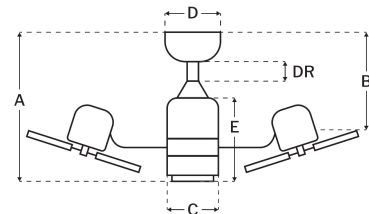

CRAFTMADE™

BW250BNK6

Bellows Duo 50" Fan With Optional Light Kit Brushed Polished Nickel

UPC#647881211653

Additional Finishes

BW250FB6

Measurements

Blade Sweep (in):	50
Downrod Length (in):	4.5
Height (in):	18.11
Canopy Width (in):	5.12
Product Weight (lbs):	26.46
Lead Wire (in):	80
Carton Length (in):	53.62
Carton Width (in):	16.14
Carton Height (in):	20.67
Carton Cube:	10.35
Carton Weight (lbs):	29.98

Motor

Motor Material:	Silicon Steel
Motor Technology:	AC
Motor Size (mm):	82x25
Mounting Options:	Flat or Angled Ceiling
Motor Type:	3-Speed Non-Reversible
Indoor/Outdoor Rating:	Indoor

Blades

Number of Blades:	6
Blades Included:	Yes
Blade Finish:	Greywood
Optional Blade Finishes:	No
Blade Material:	ABS
Blade Sweep:	50"
Blade Pitch:	14

Warranty

Limited Lifetime Warranty

Ceiling Drop Dimensions

A: Total Height w/ 4.5" Downrod	18.11"
B: Blade to Ceiling Height	10.77"
C: Housing Width	6.69"
D: Canopy Width	5.12"
E: Housing Height	10.61"

Electrical/Lighting