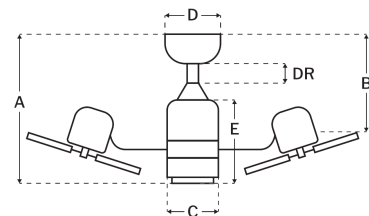

Measurements

Blade Sweep (in):	14
Downrod Length (in):	4
Height (in):	17.5
Canopy Width (in):	5.91
Product Weight (lbs):	27.58
Lead Wire (in):	80
Carton Length (in):	51.26
Carton Width (in):	18.5
Carton Height (in):	12.8
Carton Cube:	7.02
Carton Weight (lbs):	33.97

Motor

Motor Material:	Silicon Steel
Motor Technology:	AC
Motor Size (mm):	82x25
Mounting Options:	Flat or Angled Ceiling
Motor Type:	3-Speed Non-Reversible
Indoor/Outdoor Rating:	Damp

Blades

Number of Blades:	6
Blades Included:	Yes
Blade Finish:	Flat Black
Optional Blade Finishes:	No
Blade Material:	Steel
Blade Sweep:	14"
Blade Pitch:	7

Warranty

Limited Lifetime Warranty

Ceiling Drop Dimensions

A: Total Height w/ 4" Downrod	17.5"
B: Blade to Ceiling Height	10.77"
C: Housing Width	11.54"
D: Canopy Width	5.91"
E: Housing Height	12.93"

Electrical/Lighting