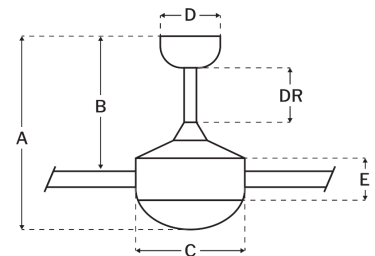

CRAFTMADE™

BL52W10-PNK

Bloom 52" Fan With Integrated Light Kit White

UPC#647881239039

Additional Finishes

Measurements

Blade Sweep (in):	52
Downrod Length (in):	6
Height (in):	14.25
Canopy Width (in):	5.9
Product Weight (lbs):	30.64
Lead Wire (in):	80
Carton Length (in):	21.89
Carton Width (in):	14.8
Carton Height (in):	13.19
Carton Cube:	2.48
Carton Weight (lbs):	33.51

Motor

Motor Material:	Silicon Steel
Motor Technology:	AC
Motor Size (mm):	188X15
Mounting Options:	Flat or Angled Ceiling
Motor Type:	3-Speed Reversible
Indoor/Outdoor Rating:	Indoor

Blades

Number of Blades:	10
Blades Included:	Yes
Blade Finish:	Pink & White
Optional Blade Finishes:	No
Blade Material:	ABS
Blade Sweep:	52"
Blade Pitch:	13

Warranty

Limited Lifetime Warranty

Ceiling Drop Dimensions

A: Total Height w/ 6" Downrod	14.25"
B: Blade to Ceiling Height	9.75"
C: Housing Width	13.33"
D: Canopy Width	5.9"
E: Housing Height	11.26"

Electrical/Lighting