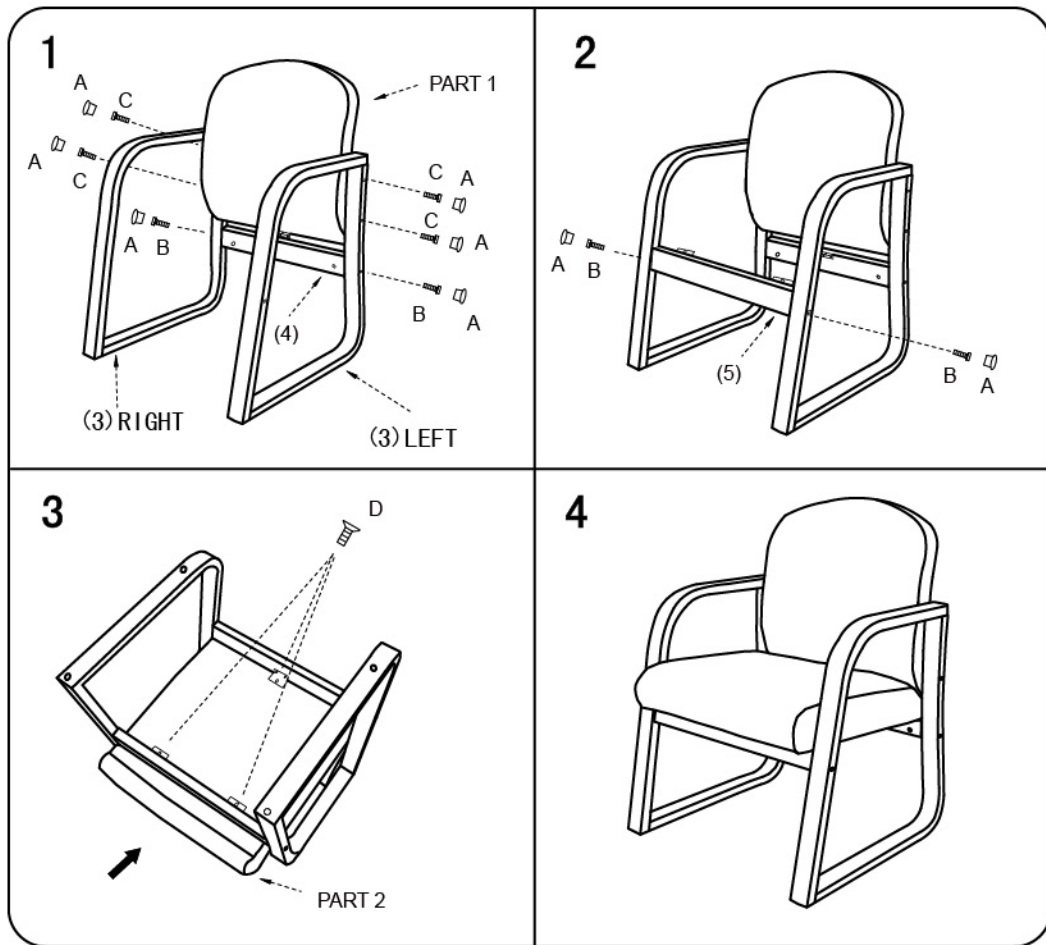

**IMPORTANT NOTICE:
HARDWARE PACKAGE IS ATTACHED
ON THE BOTTOM OF SEAT CUSHION.**

MODEL: 9560 9570

| | | |
|-----------------------------------------------------------------------------------|-------------------------------------------------------------------------------------|-----------------------------------------------------------------------------------|
| (1)x1 | (2)x1 | (3)x1 (L)x1 (R) |
|  |  |  |
| Back | Seat | Right & Left Frame |
| (4)x1 | (5)x1 | |
|  |  | |
| Back Bar | Front Bar | |
| (A)x8 |  | WOOD CAP |
| (B)x4 |  | M6*80 SCREW FOR FRAME |
| (C)x4 |  | M6*60 SCREW FOR BACK CUSHION |
| (D)x3 |  | M6*22 SCREW FOR SEAT CUSHION |
| (E)x1 |  | ALLEN KEY |

Insert and loosely tighten all screws. When assembly is completed, fully tighten all screws before using. This chair is only intended for sitting. Any other use will void the warranty.